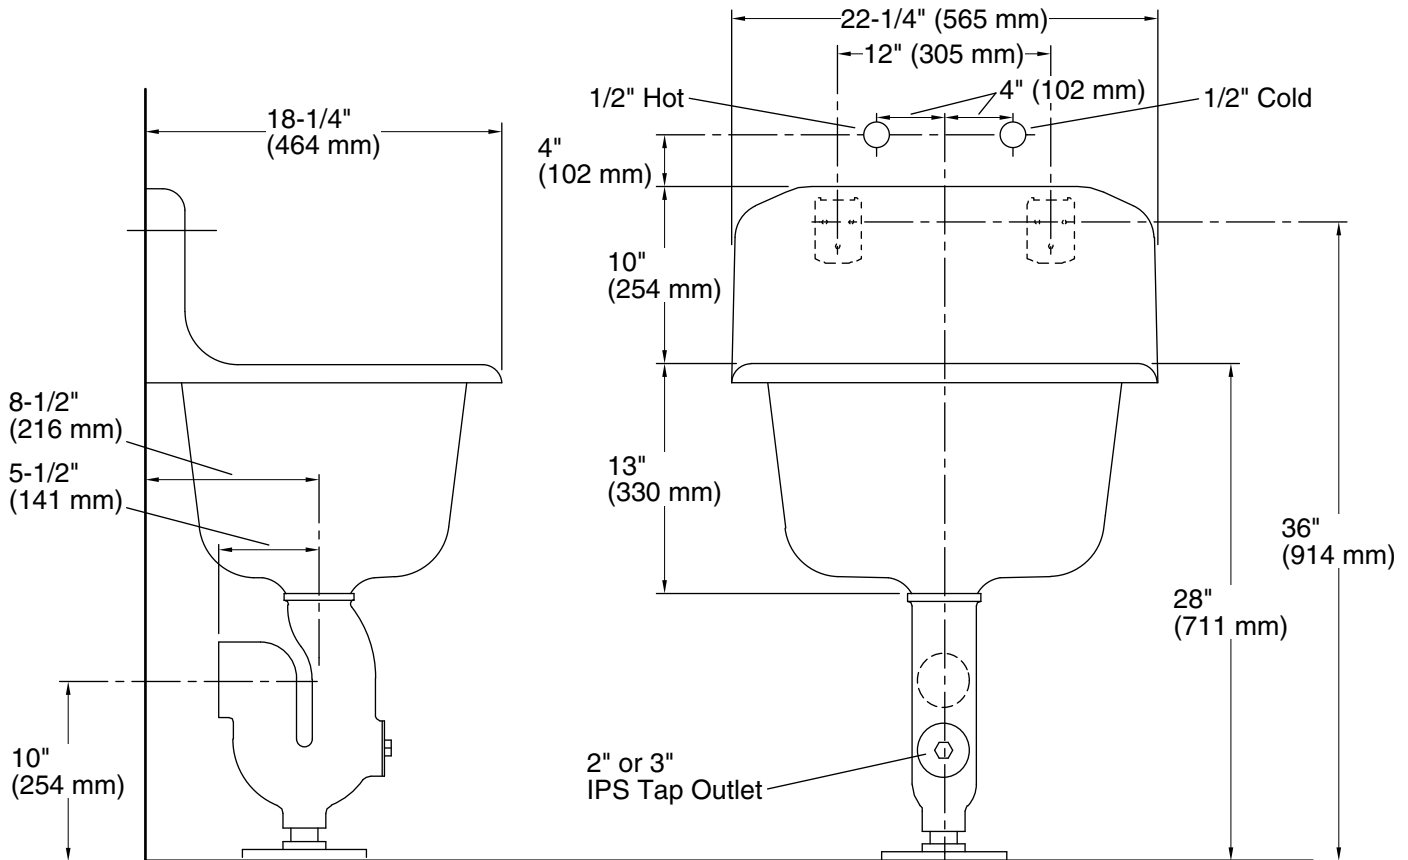

Technical Information

All product dimensions are nominal.

Bowl configuration:	Single
Installation:	Wall-mount
Bowl area (Only):	Length: 18" (457 mm) Width: 14" (356 mm) Water depth: 12" (305 mm)
Number of deck holes:	2
Drain hole:	3-1/8" (80 mm)

Notes

Install this product according to the installation instructions.

WARNING: Risk of personal injury. The rim guard has sharp edges. Use caution when handling.

IMPORTANT: This product is not intended for installation in a residential setting.